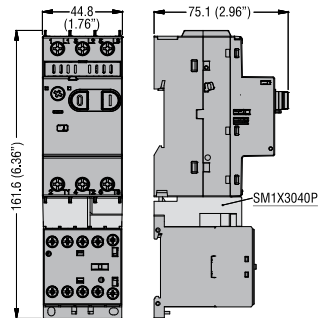

1 Motor protection circuit breakers

Dimensions [mm (in)]

SM1P... with side-mount auxiliary contacts

SM1R... with side-mount auxiliary contacts

SM1P... with BG... mini-contactors and connection SM1X3040P

SM1P... with BF09 A...BF25 A... contactors and connection SM1X3141P

SM1P... with BF26 A...BF38 A... contactors and connection SM1X3241P

SM1R... with BG... mini-contactors and connection SM1X3040R

SM1R... with BF09 A...BF25 A... contactors and connection SM1X3141R

SM1R... with BF09 D...BF25 D... contactors BF09 L...BF25 L... and connection SM1X3142R

SM1R... with BF26 A...BF38 A... contactors and connection SM1X3241R

SM1R... padlockable door coupling handle SM1X18200R or SM1X18B200R