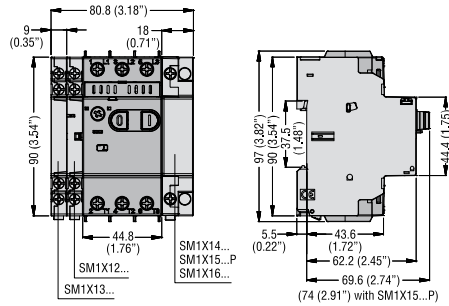

1 Motor protection circuit breakers

Dimensions [mm (in)]

SM1P... with side-mount auxiliary contacts

SM1R... with side-mount auxiliary contacts

SM1P... with BG... mini-contactors and connection SM1X3040P

SM1P... with BF09 A...BF25 A... contactors and connection SM1X3141P