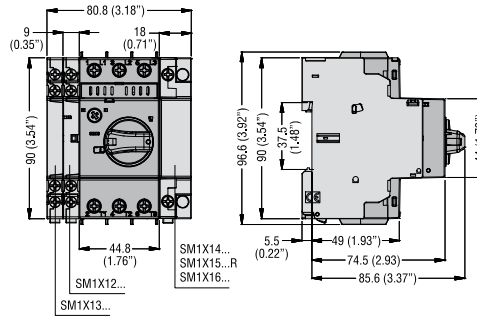

1 Motor protection circuit breakers

Dimensions [mm (in)]

SM1P... with side-mount auxiliary contacts

SM1R... with side-mount auxiliary contacts

SM1P... with BG... mini-contactors and connection SM1X3040P

SM1P... with BF09 A...BF25 A... contactors and connection SM1X3141P

SM1P... with BF26 A...BF38 A... contactors and connection SM1X3241P

SM1R... with BG... mini-contactors and connection SM1X3040R

SM1R... with BF09 A...BF25 A... contactors and connection SM1X3141R

SM1R... with BF09 D...BF25 D... contactors BF09 L...BF25 L... and connection SM1X3142R

SM1R... with BF26 A...BF38 A... contactors and connection SM1X3241R

SM1R... padlockable door coupling handle SM1X18200R or SM1X18B200R