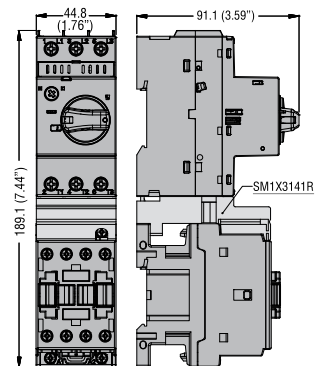

1 Motor protection circuit breakers

Dimensions [mm (in)]

SM1P... with side-mount auxiliary contacts

SM1R... with side-mount auxiliary contacts

SM1P... with BG... mini-contactors and connection SM1X3040P

SM1P... with BF09 A...BF25 A... contactors and connection SM1X3141P

SM1P... with BF26 A...BF38 A... contactors and connection SM1X3241P

SM1R... with BG... mini-contactors and connection SM1X3040R

SM1R... with BF09 A...BF25 A... contactors and connection SM1X3141R

SM1R... with BF09 D...BF25 D... contactors BF09 L...BF25 L... and connection SM1X3142R

SM1R... with BF26 A...BF38 A... contactors and connection SM1X3241R

SM1R... padlockable door coupling handle SM1X18200R or SM1X18B200R