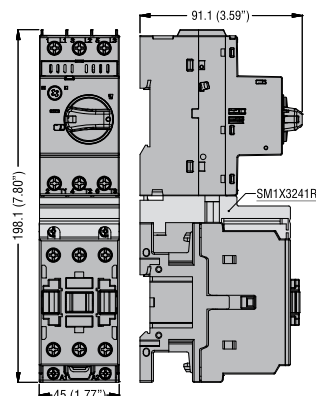

1 Motor protection circuit breakers

Dimensions [mm (in)]

SM1P... with side-mount auxiliary contacts

SM1R... with side-mount auxiliary contacts

SM1P... with BG... mini-contactors and connection SM1X3040P

SM1P... with BF09 A...BF25 A... contactors and connection SM1X3141P

SM1P... with BF26 A...BF38 A... contactors and connection SM1X3241P

SM1R... with BG... mini-contactors and connection SM1X3040R

SM1R... with BF09 A...BF25 A... contactors and connection SM1X3141R

SM1R... with BF09 D...BF25 D... contactors BF09 L...BF25 L... and connection SM1X3142R

SM1R... with BF26 A...BF38 A... contactors and connection SM1X3241R

SM1R... padlockable door coupling handle SM1X18200R or SM1X18B200R