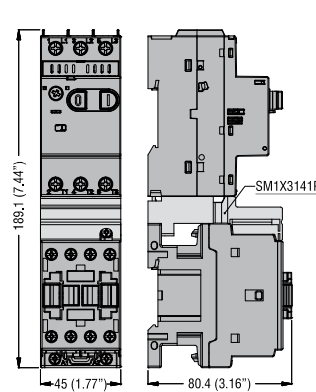

1 Motor protection circuit breakers

Dimensions [mm (in)]

SM1P... with side-mount auxiliary contacts

SM1R... with side-mount auxiliary contacts

SM1P... with BG... mini-contactors and connection SM1X3040P

SM1P... with BF09 A...BF25 A... contactors and connection SM1X3141P

SM1P... with BF26 A...BF38 A... contactors and connection SM1X3241P

SM1R... with BG... mini-contactors and connection SM1X3040R

SM1R... with BF09 A...BF25 A... contactors and connection SM1X3141R

SM1R... with BF09 D...BF25 D... contactors BF09 L...BF25 L... and connection SM1X3142R

SM1R... with BF26 A...BF38 A... contactors and connection SM1X3241R

SM1R... padlockable door coupling handle SM1X18200R or SM1X18B200R