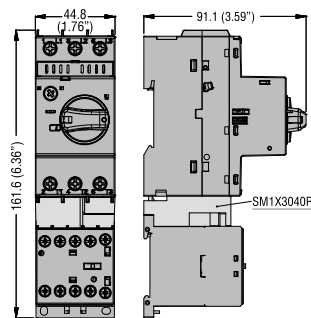

1 Motor protection circuit breakers

Dimensions [mm (in)]

SM1P... with side-mount auxiliary contacts

SM1R... with side-mount auxiliary contacts

SM1P... with BG... mini-contactors and connection SM1X3040P

SM1P... with BF09 A...BF25 A... contactors and connection SM1X3141P

SM1P... with BF26 A...BF38 A... contactors and connection SM1X3241P

SM1R... with BG... mini-contactors and connection SM1X3040R

SM1R... with BF09 A...BF25 A... contactors and connection SM1X3141R

SM1R... with BF09 D...BF25 D... contactors BF09 L...BF25 L... and connection SM1X3142R

SM1R... with BF26 A...BF38 A... contactors and connection SM1X3241R

SM1R... padlockable door coupling handle SM1X18200R or SM1X18B200R