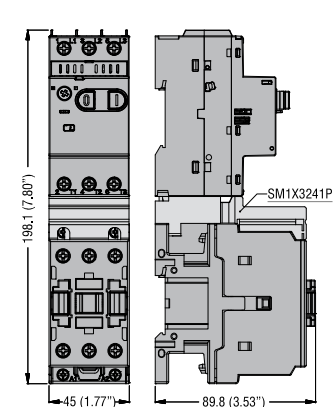

1 Motor protection circuit breakers

Dimensions [mm (in)]

SM1P... with side-mount auxiliary contacts

SM1R... with side-mount auxiliary contacts

SM1P... with BG... mini-contactors and connection SM1X3040P

SM1P... with BF09 A...BF25 A... contactors and connection SM1X3141P

SM1P... with BF26 A...BF38 A... contactors and connection SM1X3241P

SM1R... with BG... mini-contactors and connection SM1X3040R

SM1R... with BF09 A...BF25 A... contactors and connection SM1X3141R

SM1R... with BF09 D...BF25 D... contactors BF09 L...BF25 L... and connection SM1X3142R

SM1R... with BF26 A...BF38 A... contactors and connection SM1X3241R

SM1R... padlockable door coupling handle SM1X18200R or SM1X18B200R