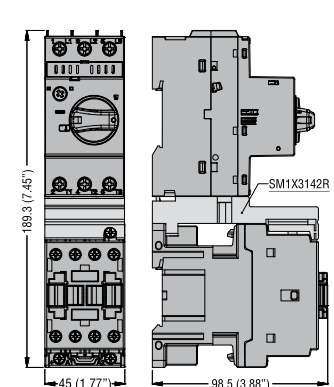

1 Motor protection circuit breakers

Dimensions [mm (in)]

SM1P... with side-mount auxiliary contacts

SM1R... with side-mount auxiliary contacts

SM1P... with BG... mini-contactors and connection SM1X3040P

SM1P... with BF09 A...BF25 A... contactors and connection SM1X3141P

SM1P... with BF26 A...BF38 A... contactors and connection SM1X3241P

SM1R... with BG... mini-contactors and connection SM1X3040R

SM1R... with BF09 A...BF25 A... contactors and connection SM1X3141R

SM1R... with BF09 D...BF25 D... contactors BF09 L...BF25 L... and connection SM1X3142R

SM1R... with BF26 A...BF38 A... contactors and connection SM1X3241R

SM1R... padlockable door coupling handle SM1X18200R or SM1X18B200R